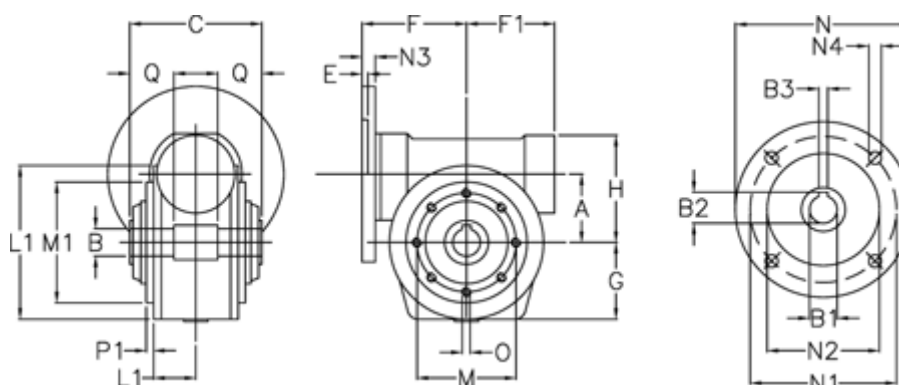

Data Sheet

Article number: 3902210020755

Description: Worm gear
VF 210-P-20-160B5, without lubrication

Measures

A	= 210	F1	= 277	N1	= 300
B	= 90 H7	G	= 220	N2	= 250
B1 E7	= 42	H	= 330	N3	= 22
B2	= 45.3	L	= 350	N4	= 18
B3 H9	= 12	L1	= 125	O	= M16x30
C	= 260	M	= 300	P1	= 5
E	= 8	M1	= 250	Q	= 85
F	= 460	N	= 350		